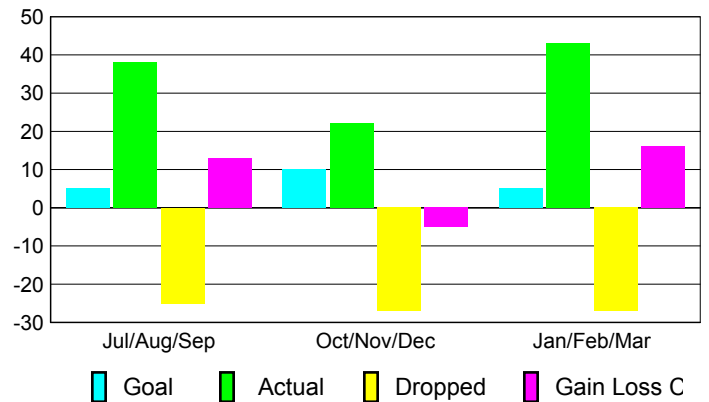

Membership Results 2008-2009

Goal, New, Dropped, Gain/Loss