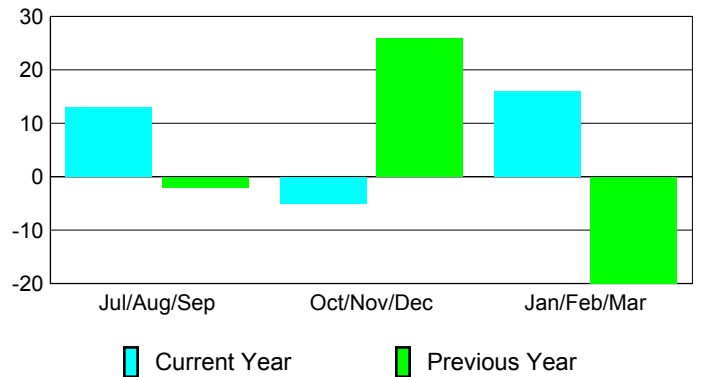

Membership Results 2008-2009

Membership 2007-2008

Month	Net Memb Goal	Actual New Memb	Actual Dropped Memb	Gain/Loss of Memb	Gain/Loss of Memb
Jul/Aug/Sep	5	38	-25	13	-2
Oct/Nov/Dec	10	22	-27	-5	26
Jan/Feb/Mar	5	43	-27	16	-20
Totals	20	103	-79	24	4

Membership Results 2008-2009

Goal, New, Dropped, Gain/Loss

Comparison of Membership Gain/Loss

Current Year Compared to the Previous Year

Gender Comparison 2008-2009